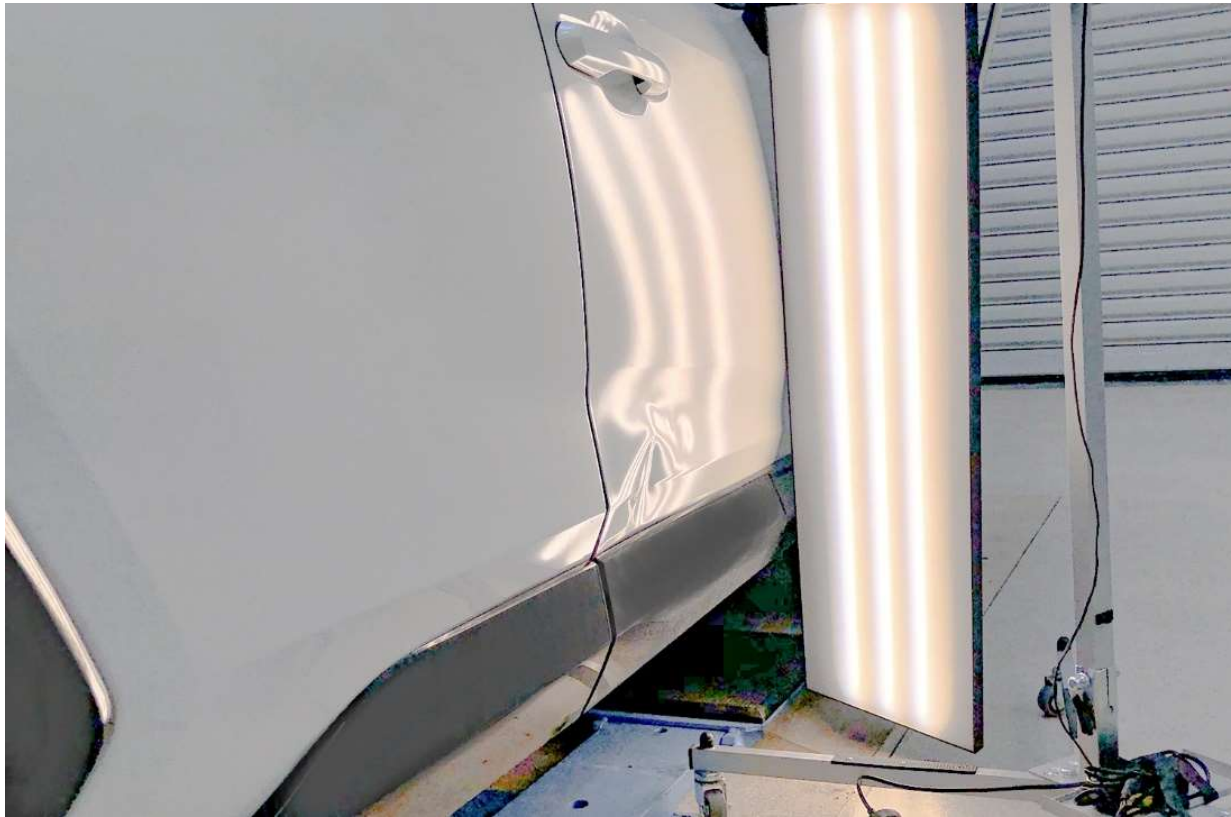

FILE DOCUMENTATION

Photo Quality – Proper Lighting

**In the chat panel,
please share what repair time you
would put on the RT Front door
based on this photo**

FILE DOCUMENTATION

Photo Quality – Proper Lighting